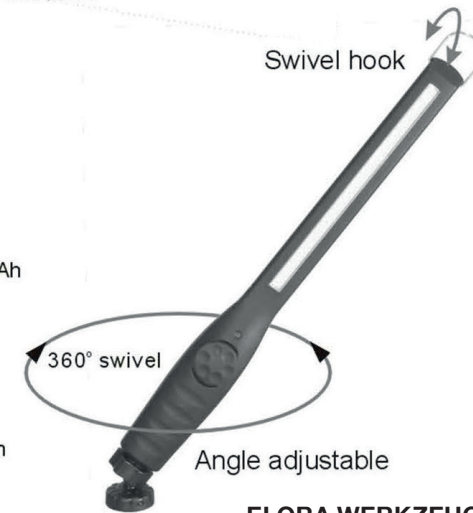

ELORA WERKZEUGFABRIK GMBH

Am Blaffertsberg 33, 42899 Remscheid

Tel.: +49 (0)2191.5627 - 0

Fax.: +49 (0)2191.5627 - 19

info@elora.de

www.elora.de

20210608